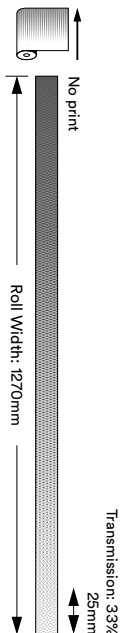

### 3M™ FASARA™ Glass Finishes

Pg.	Pattern Name	Product Code	width	length	same color
29	Seattle Fine	SH2DGST-f	50 in. (1270mm)	98.4 ft. (30m)	—
29	Shutie	SH2FGST	50 in. (1270mm)	98.4 ft. (30m)	Luce
29	Shutie Black	SH2BKST	50 in. (1270mm)	98.4 ft. (30m)	—
29	Arpa	SH2FGAP	50 in. (1270mm)	98.4 ft. (30m)	Luce
29	Arpa Crystal	SH2APCR	50 in. (1270mm)	98.4 ft. (30m)	—
29	Arpa Black	SH2BKAP	50 in. (1270mm)	98.4 ft. (30m)	—

### 3M™ Crystal Dusted and Frosted Glass Finishes

Pg.	Pattern Name	Product Code	width	length
35	Dusted White	7725SE-314	48/60 in. (1220/1524mm)	150 ft. (46m)
35	Frosted White	7725SE-324	48/60 in. (1220/1524mm)	150 ft. (46m)
35	Frosted Gold	7725SE-331	48 in. (1220mm)	150 ft. (46m)

**Lontano**  
SH2FGLO

**Venetian**  
SH2FGVN

+

**Luce**  
SH2FGLU

**Diamond**  
SH2FGDM

+

**Luce**  
SH2FGLU

**Tsurugi**  
SH2FGTG