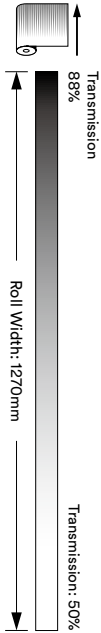

Single Gradation

Aerina
SH2FGAR