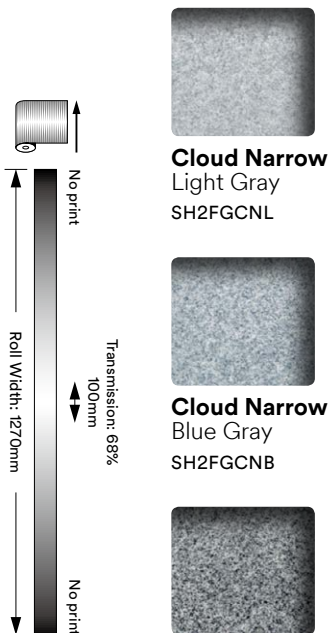

Cloud Narrow
Light Gray
SH2FGCNL

Cloud Narrow
Blue Gray
SH2FGCNB

Cloud Narrow
Dark Gray
SH2FGCND

Cloud Narrow