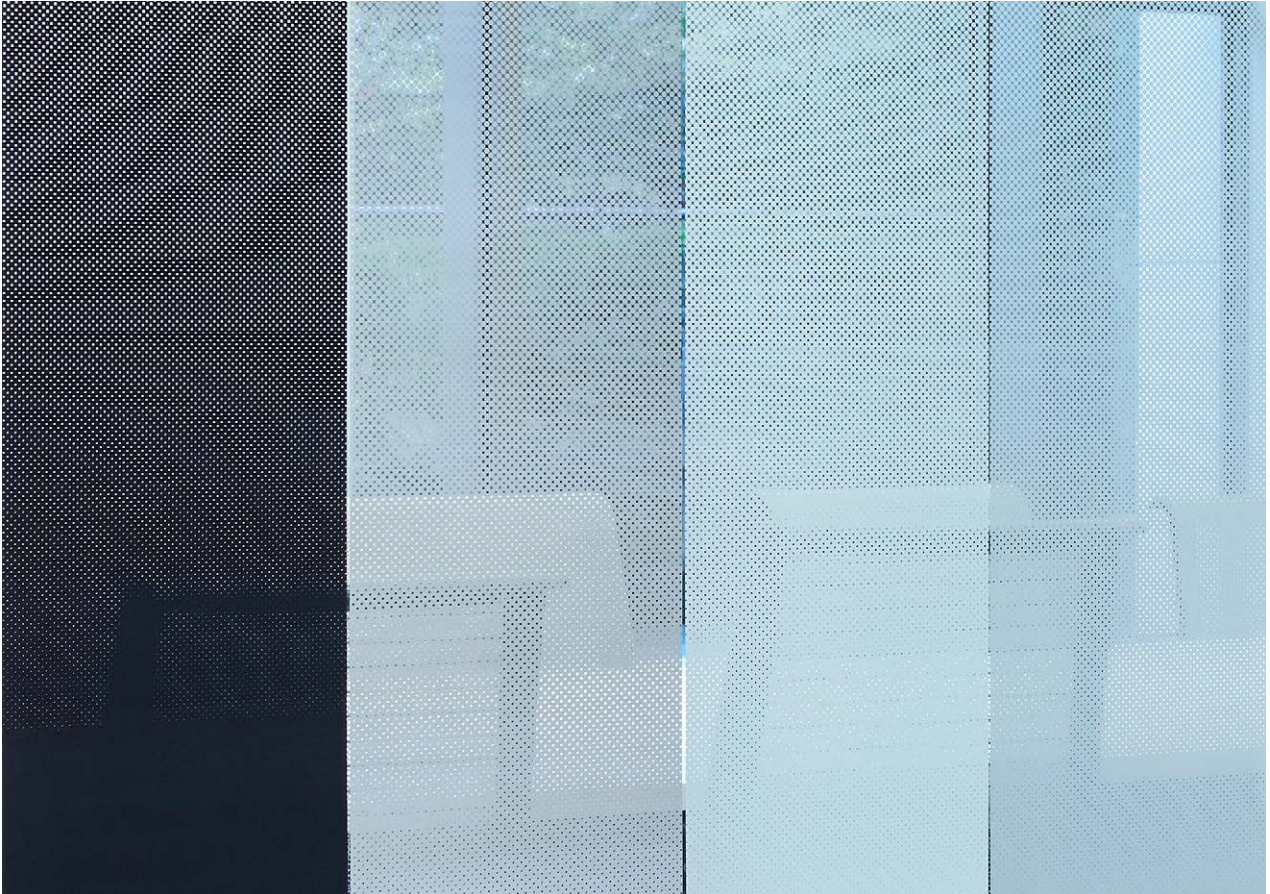

Gradation

Illumina Black SH2BKIM / Illumina Reflect SH2SIIM / Illumina SH2FGIM / Illumina-g SH2FGIM-G