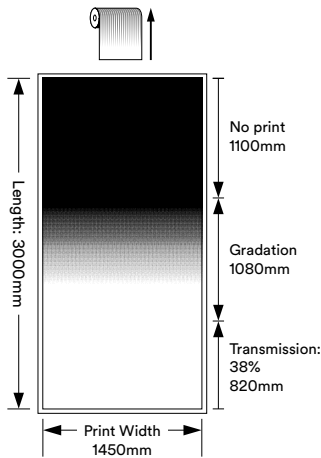

Illumina Seamless-S2

SH2SSIM-S2 NEW
(Single gradation type)